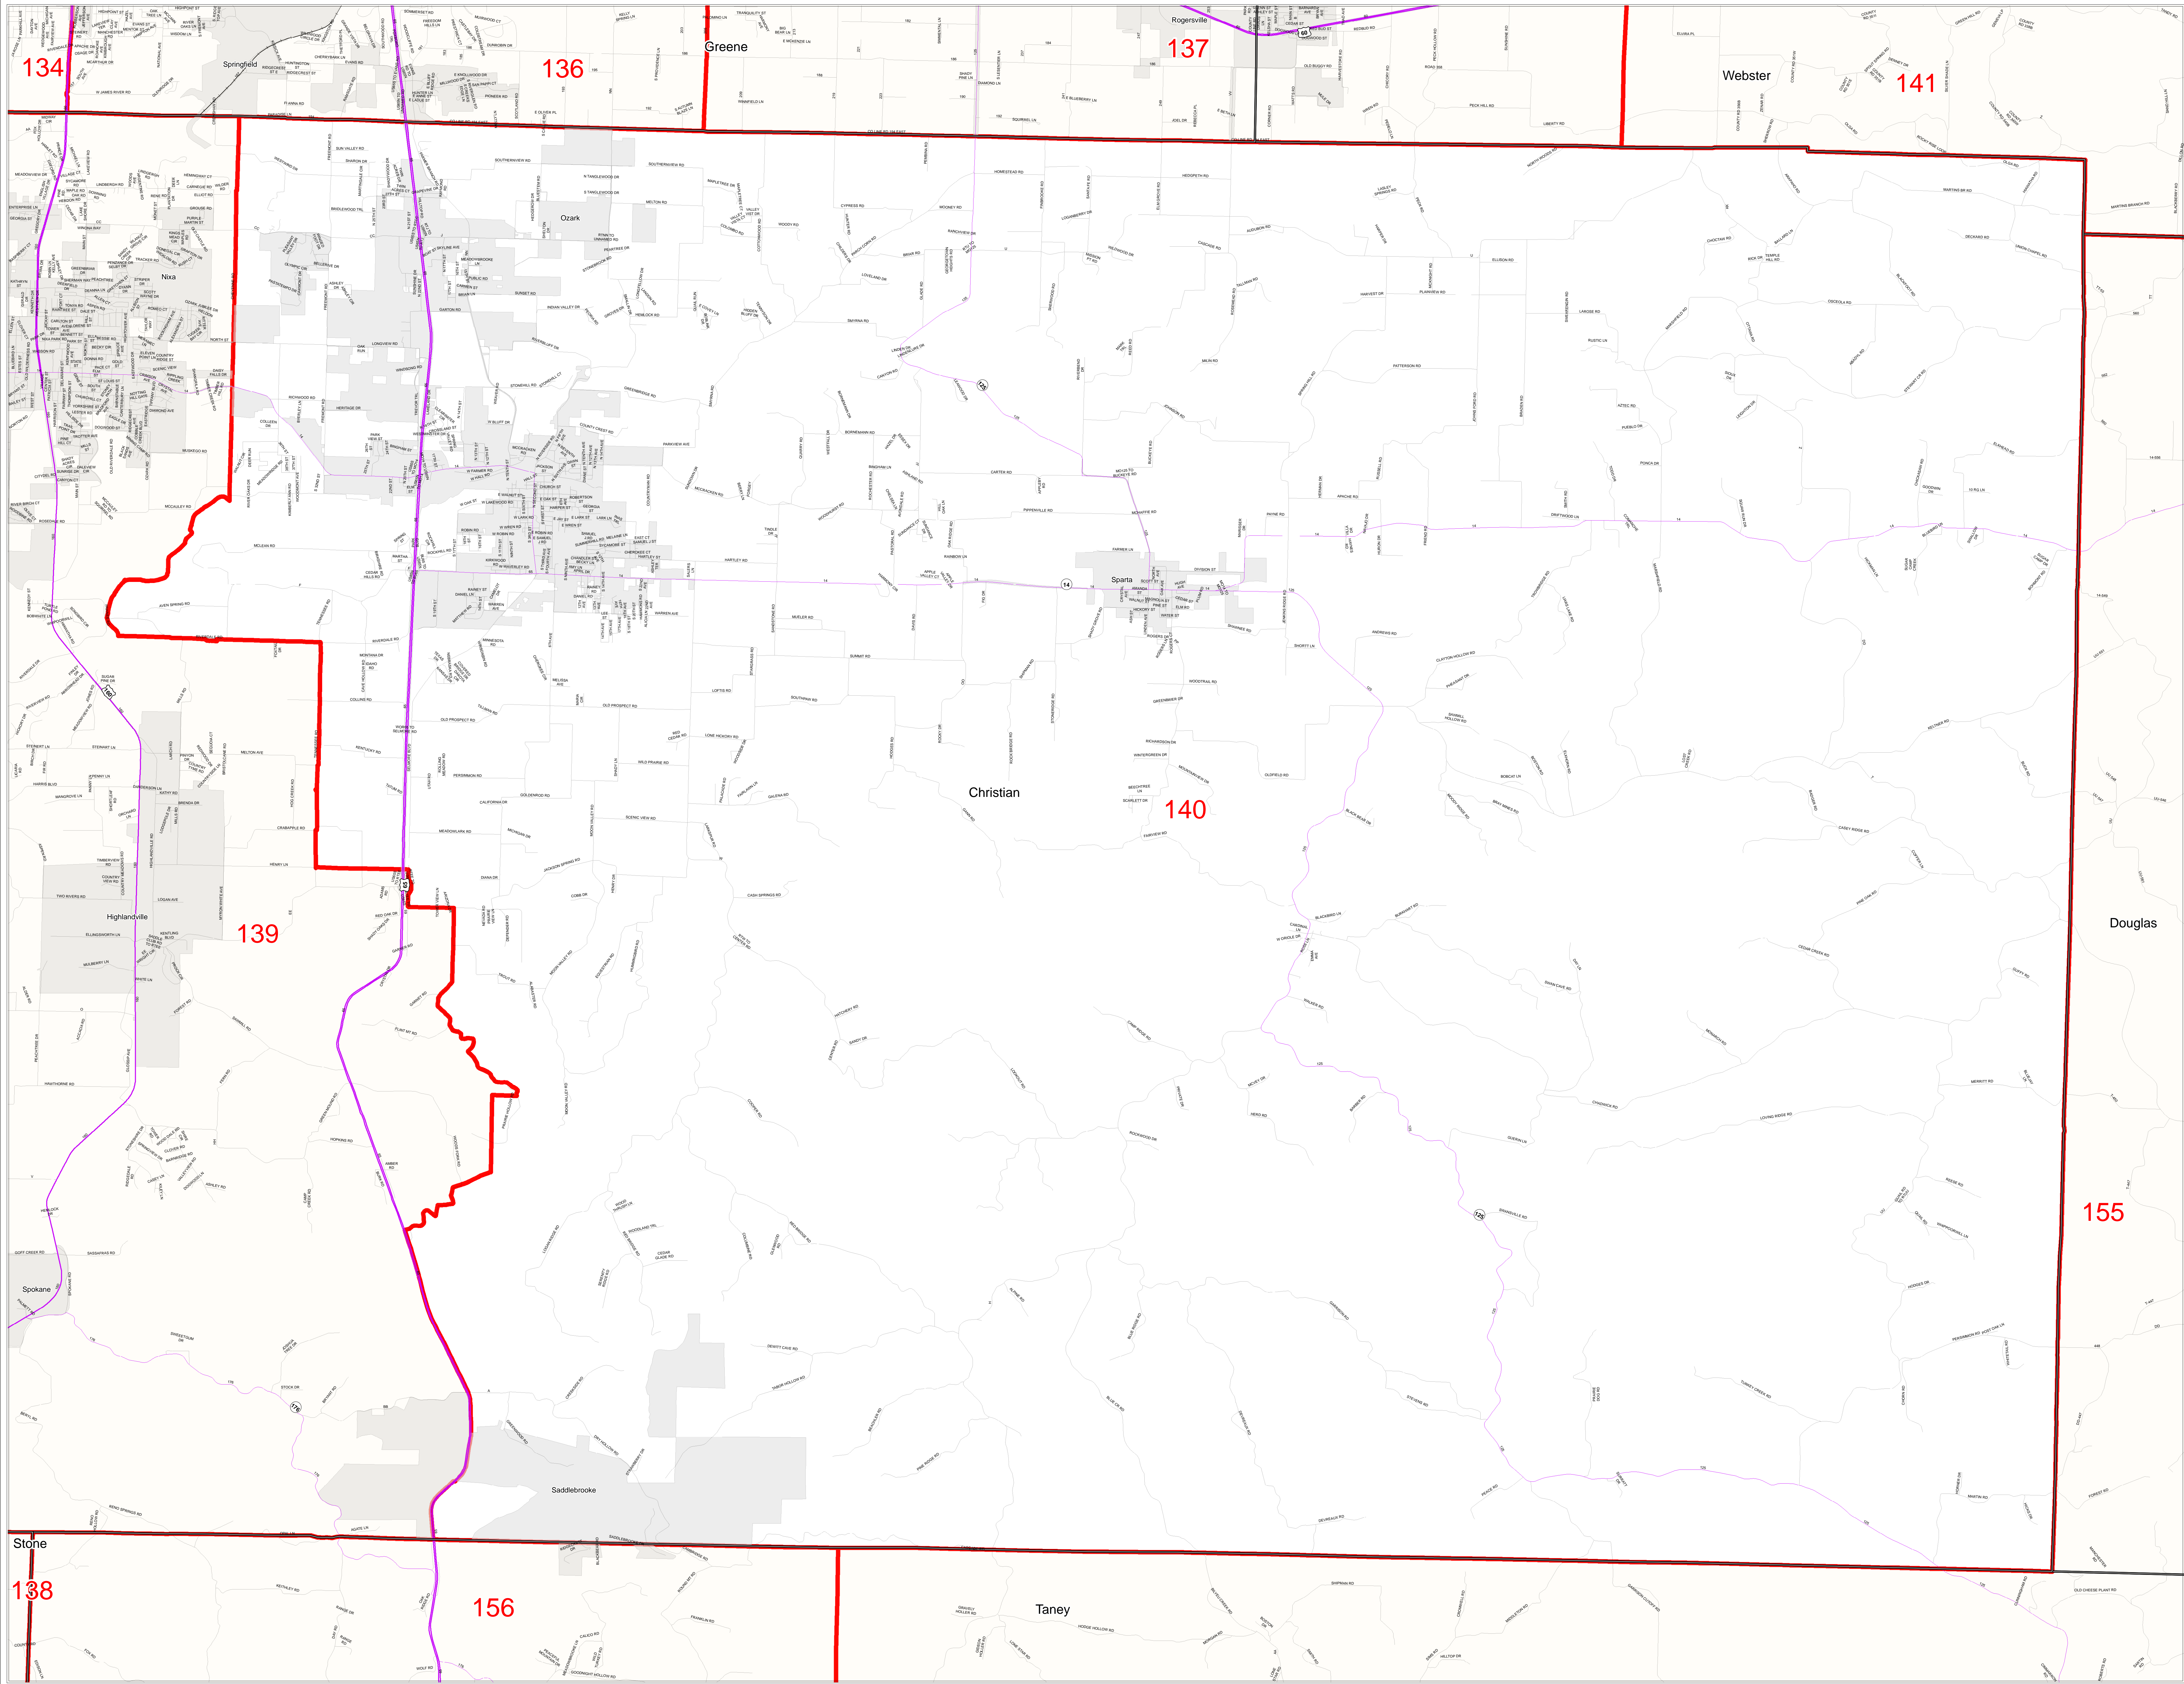

Missouri State House District Number 140
House Apportionment Plan 2011

District 140

Map Sheet Extent

- Districts
- Counties
- Interstates
- U.S. Highways
- MO Highways
- Streets
- Incorporated Places*
- Area Outside of Featured District

Office of Administration
January 2012